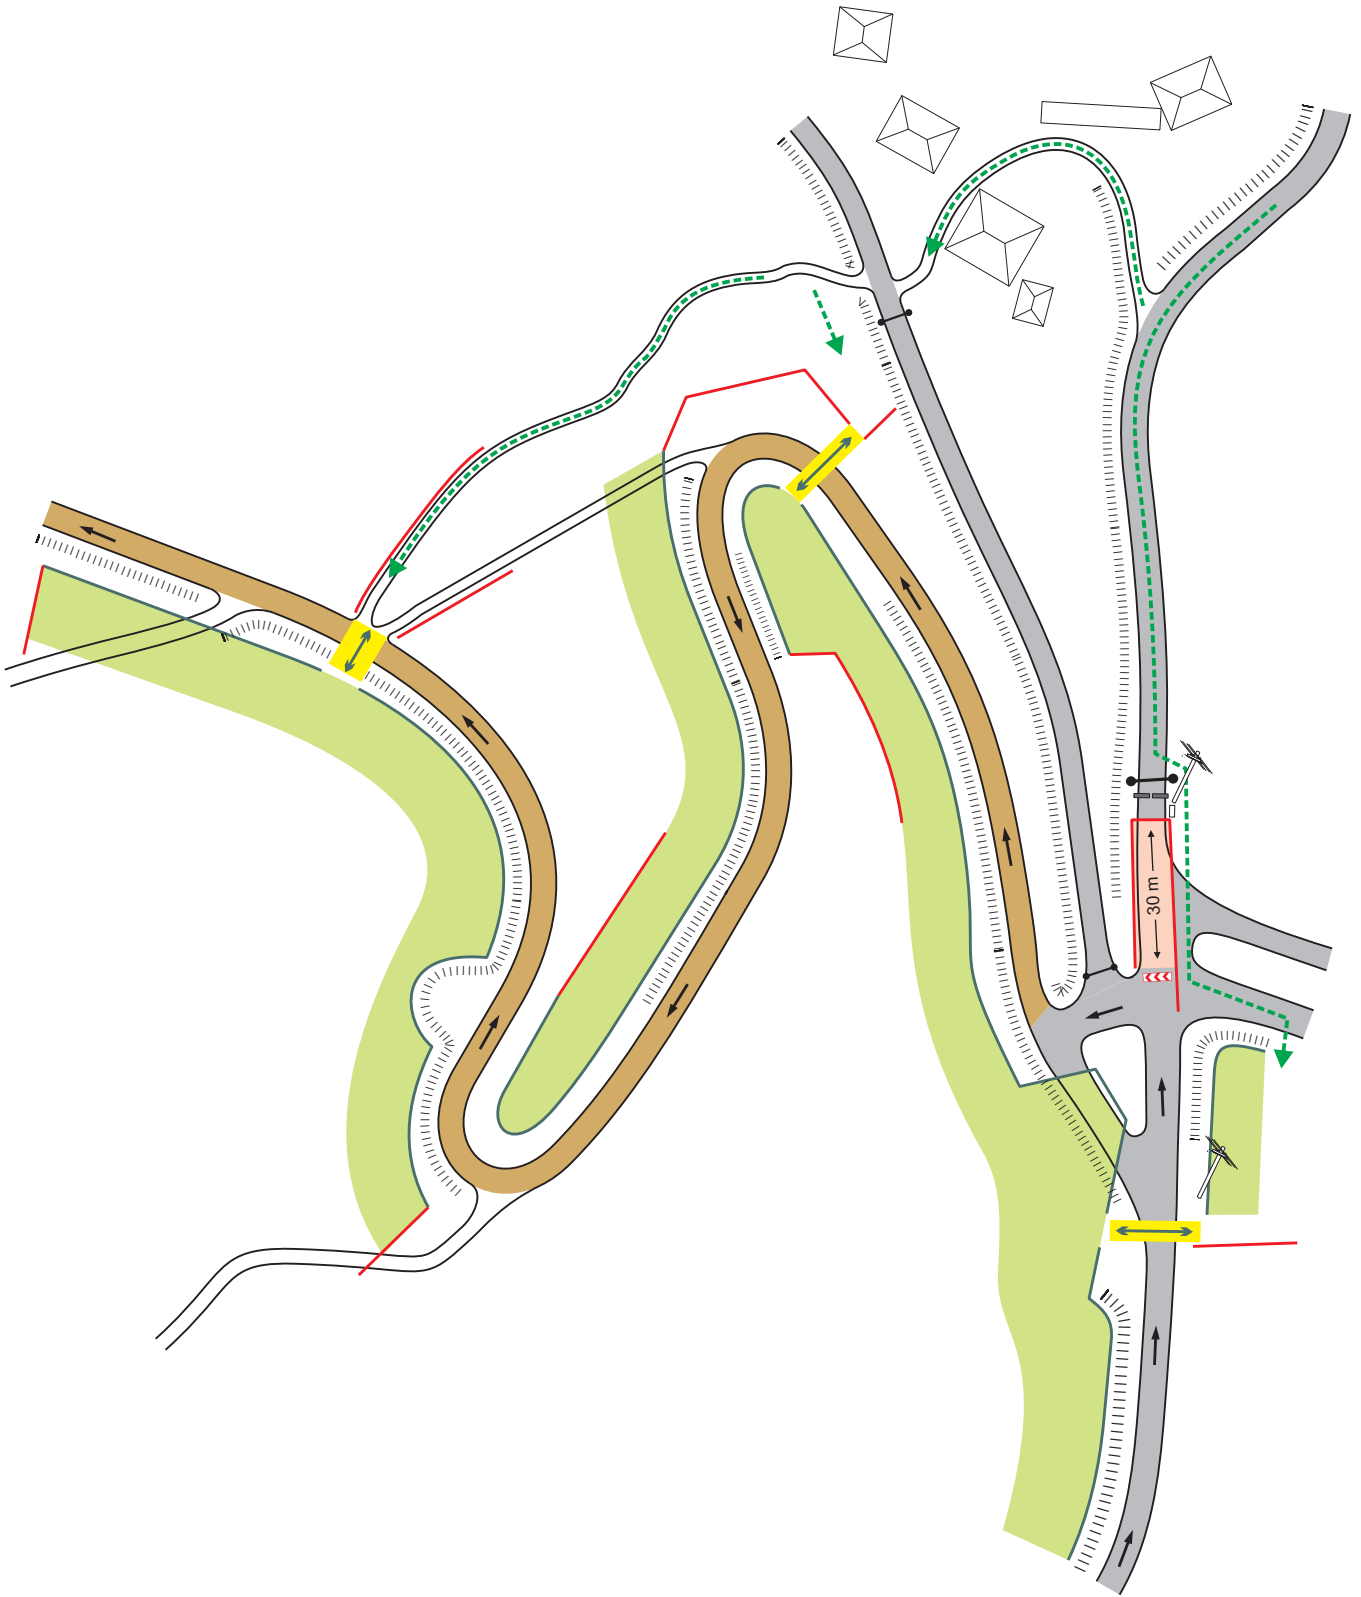

SS / PC	Lousã	ZE	01