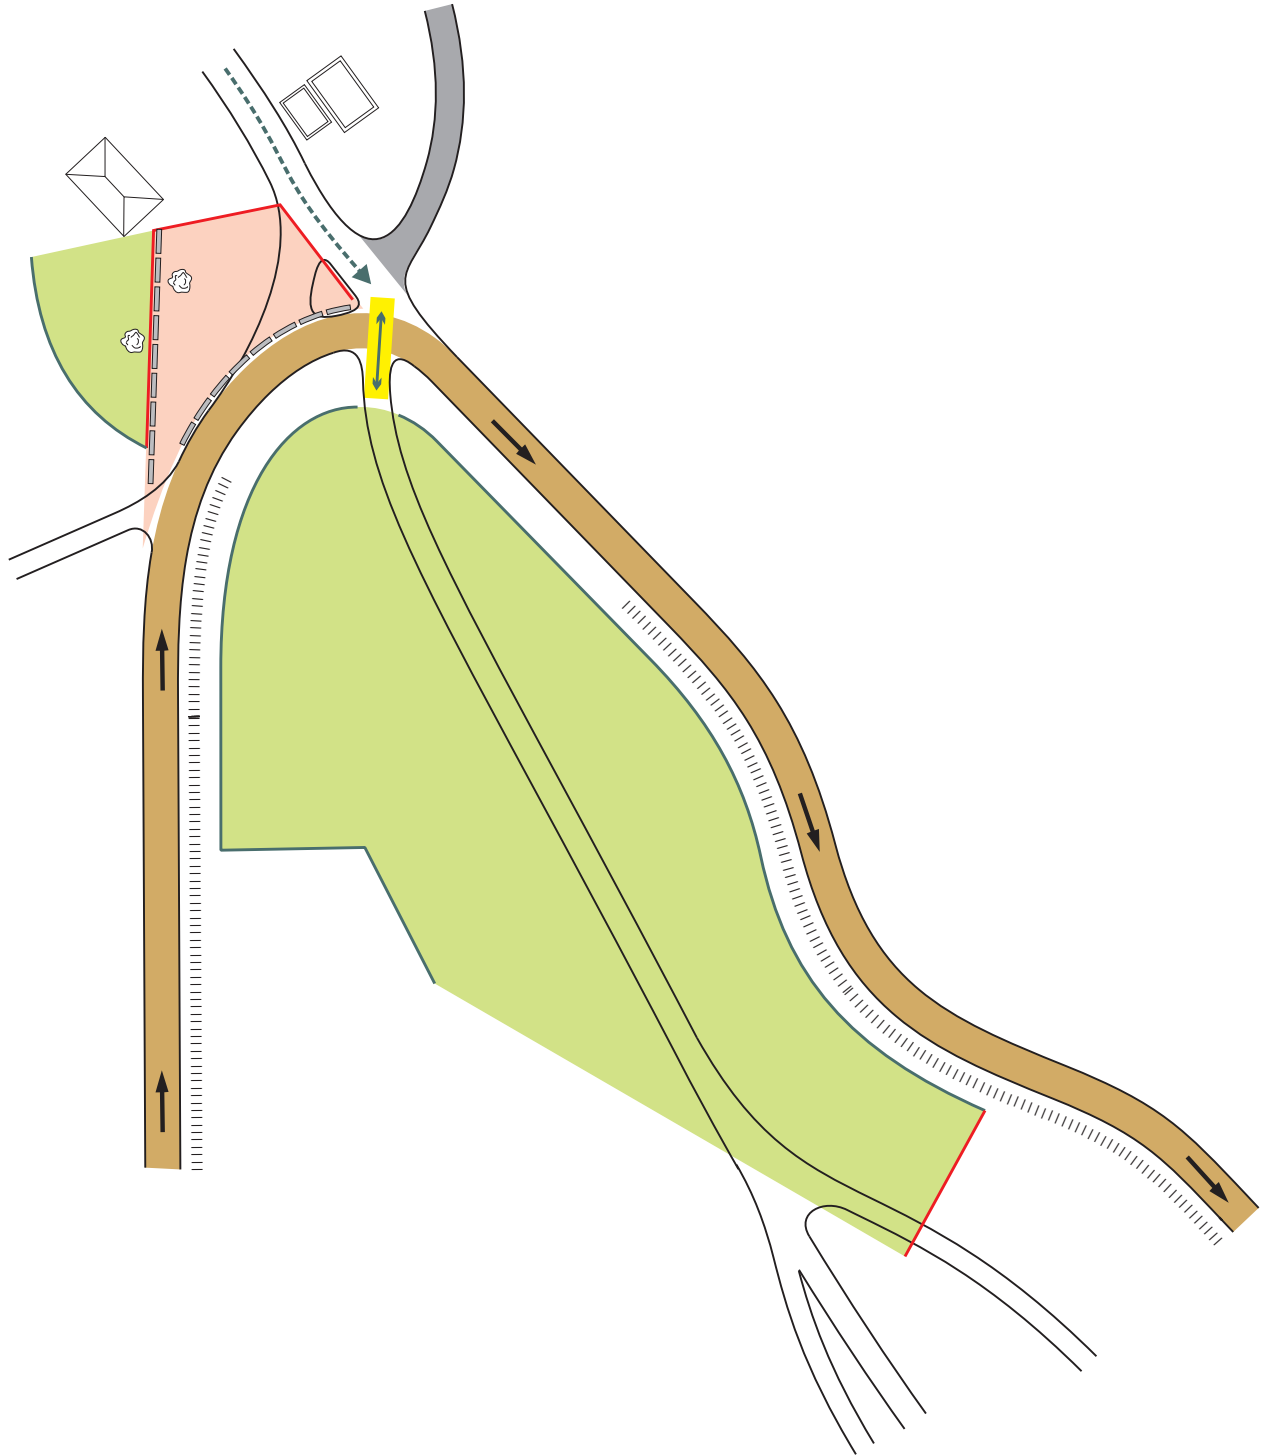

SS / PC	Sever/Albergaria	ZE	01